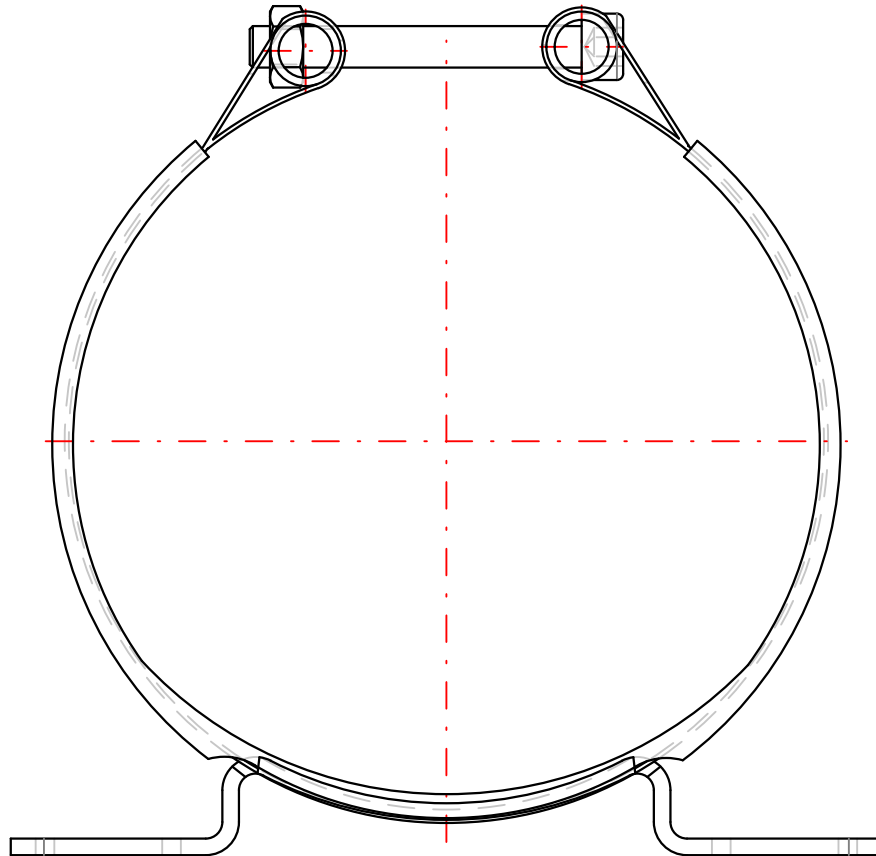

## CADE, Cylinder and Accumulators Division Europe Clamps - (Europe)

PART Number: 20243203625 CLAMP TYPE E180

*Interactive 3D graphic, click to activate and rotate.  
(3D capable PDF viewer required)*

Technical Data	
Part Number	20243203625
Series Name	Clamps - (Europe)
Series Code	Clamp Type E180
Division ID	667800
Division Name	Accumulator & Cooler Division - Europe
Company	Parker Hannifin

20243203625  
Clamp Type E180

Price: contact Parker