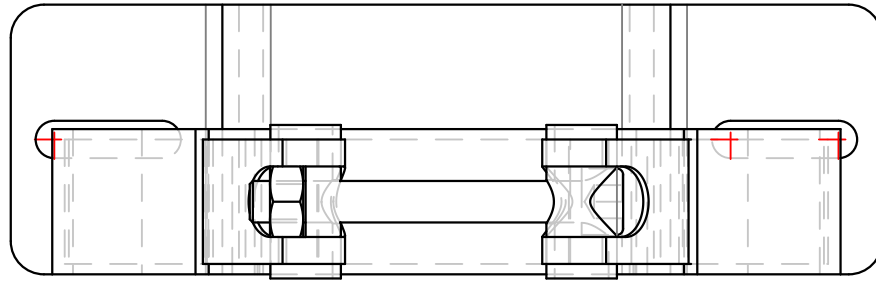

## CADE, Cylinder and Accumulators Division Europe Clamps - (Europe)

PART Number: 20243203625 CLAMP TYPE E180

*Interactive 3D graphic, click to activate and rotate.  
(3D capable PDF viewer required)*

Technical Data	
Part Number	20243203625
Series Name	Clamps - (Europe)
Series Code	Clamp Type E180
Division ID	667800
Division Name	Accumulator & Cooler Division - Europe
Company	Parker Hannifin